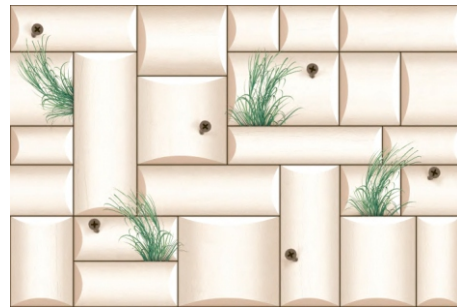

5119

OUTDOOR TILES | 250x375mm

GLOSSY FINISH

Elevation

Random design

Use 3mm Space

High Definition

Digital tech.

Wall Tiles