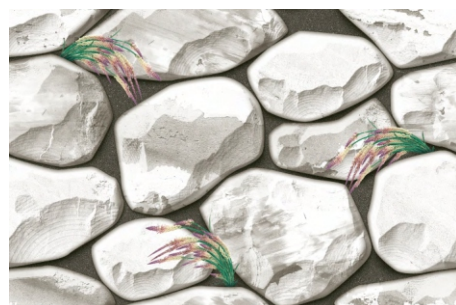

OUTDOOR TILES | 250x375mm

GLOSSY FINISH

Elevation

- Random design
- Use 3mm Space
- High Definition
- Digital tech.
- Wall Tiles

5125