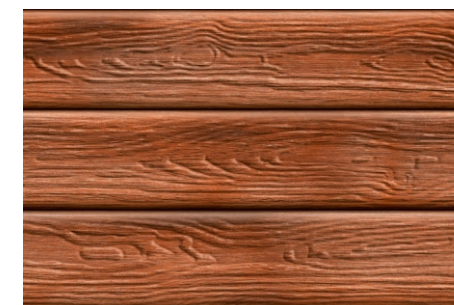

OUTDOOR TILES | 250x375mm

GLOSSY FINISH

Elevation

- Random design
- Use 3mm Space
- High Definition
- Digital tech.
- Wall Tiles

5129