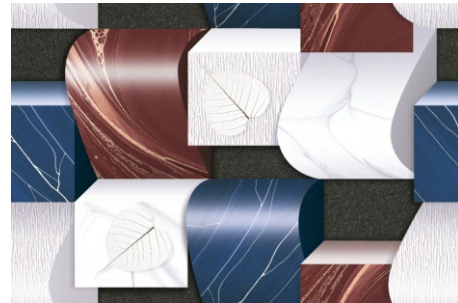

AN AURA OF
Excellence

The Ethereal Beauty

Technical Features:

Random
design

Use 3mm
Space

High
Definition

Digital
tech.

Wall
Tiles

5087

5088

5089

5090

5091

5092

5093

5094