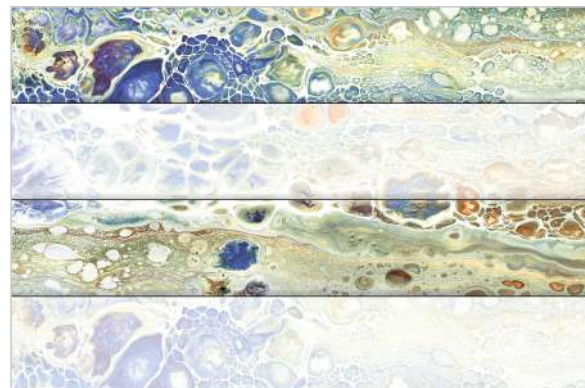

WALL TILES | 250x375mm

GLOSSY FINISH

GLOSSY

Random design

Use 3mm Space

High Definition

Digital tech.

Wall Tiles

3001-HL-1