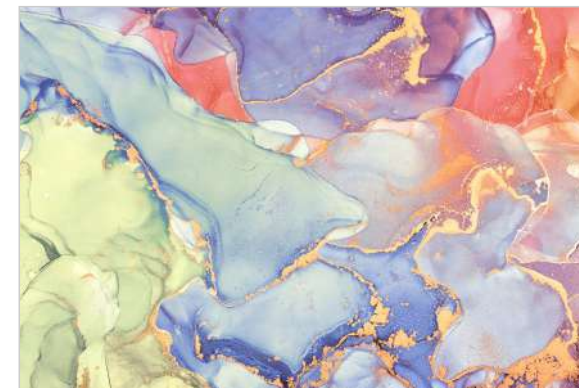

WALL TILES | 250x375mm

GLOSSY FINISH

GLOSSY

Random design

Use 3mm Space

High Definition

Digital tech.

Wall Tiles

3014-DK