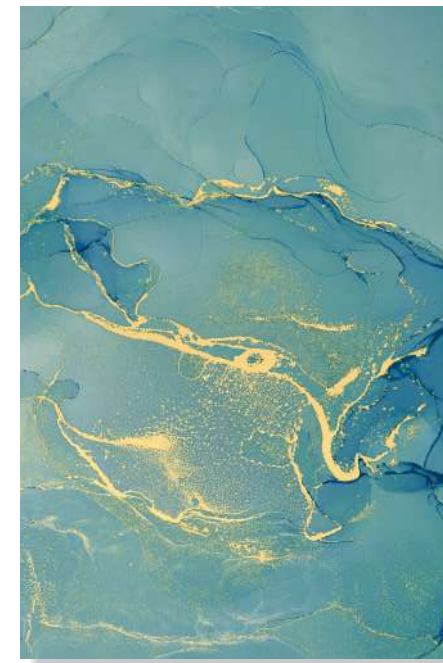

FIREPROOF

SCRATCH
RESISTANT

WALL TILES | 250x375mm

GLOSSY FINISH

GLOSSY

Random design

Use 3mm Space

High Definition