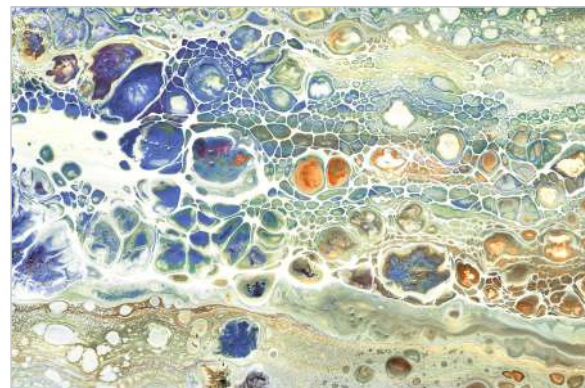

WALL TILES | 250x375mm

GLOSSY FINISH

GLOSSY

Random design

Use 3mm Space

High Definition

Digital tech.

Wall Tiles

3001-DK