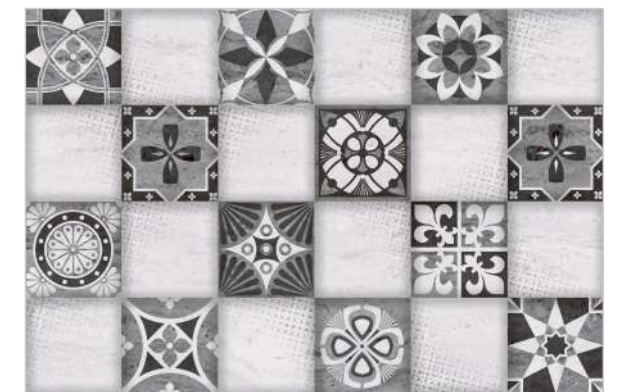

WALL TILES | 250x375mm

GLOSSY FINISH

GLOSSY

Random design

Use 3mm Space

High Definition

Digital tech.

Wall Tiles

1195-HL-1