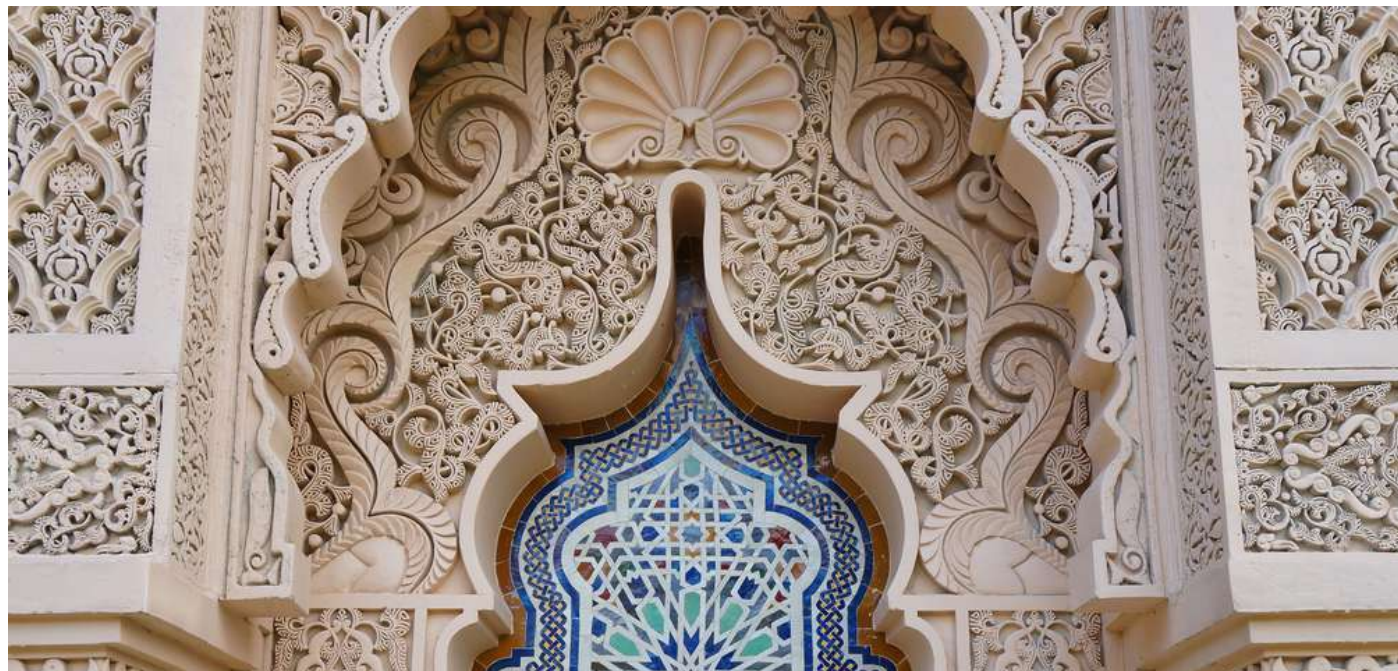

1155-DK

1160-DK