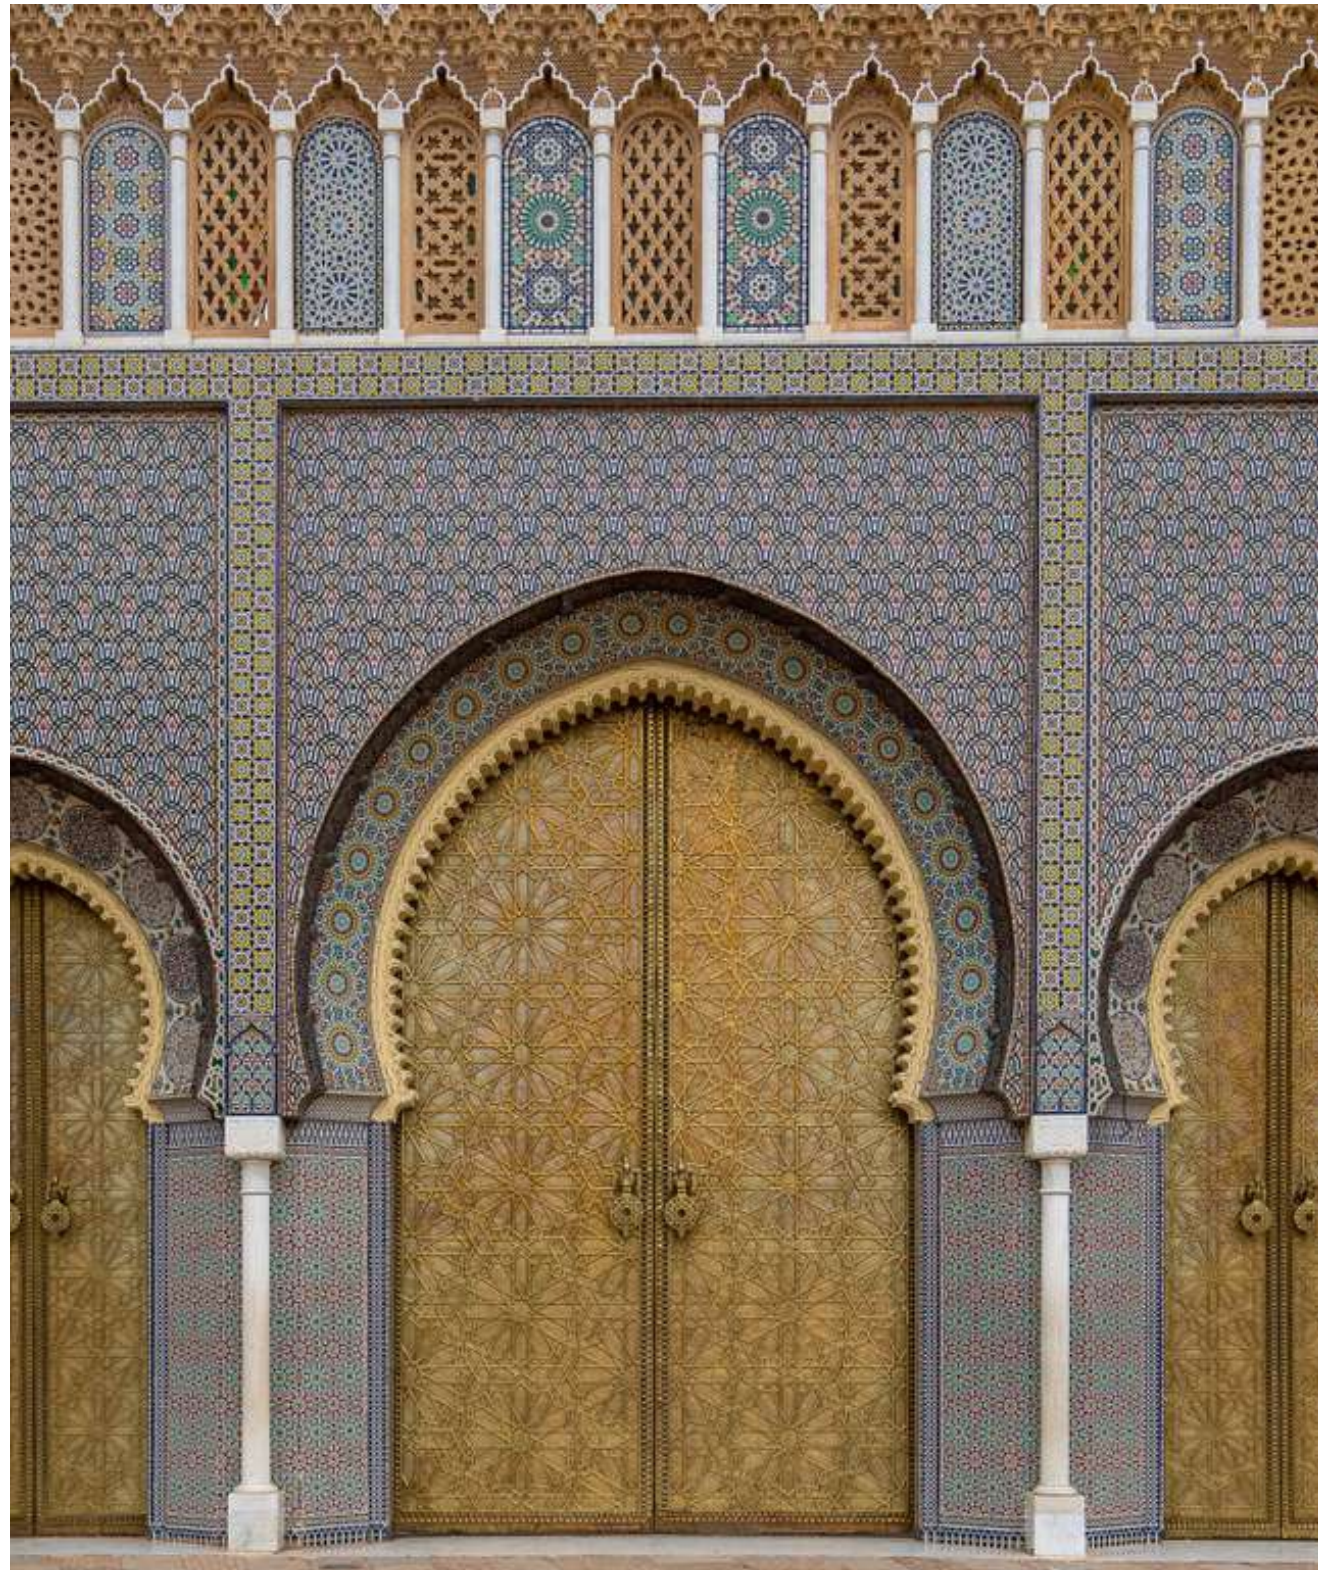

WALL TILES | 250x375mm

- Random design
- Use 3mm Space
- High Definition
- Digital tech.
- Wall Tiles

GLOSSY