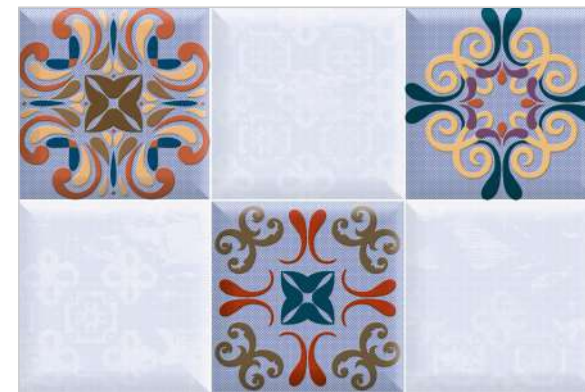

GLOSSY

Random design

Use 3mm Space

High Definition

Digital tech.

Wall Tiles

1379-LT

1383-LT