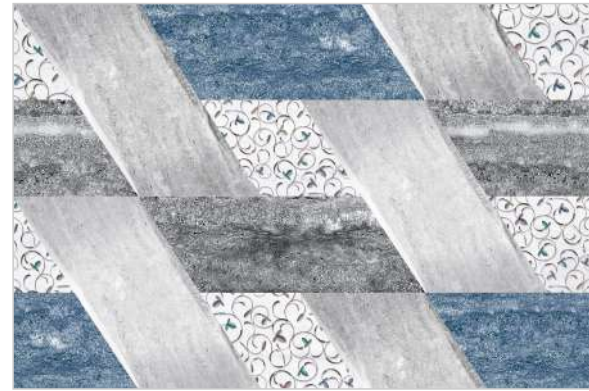

1459-LT

WALL TILES | 250x375mm

GLOSSY FINISH

GLOSSY

Random design

Use 3mm Space

High Definition

Digital tech.

Wall Tiles