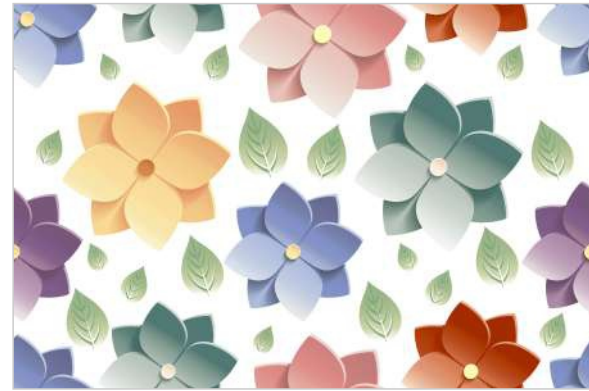

1399-HL-1

WALL TILES | 250x375mm

GLOSSY FINISH

GLOSSY

Random design

Use 3mm Space

High Definition

Digital tech.

Wall Tiles