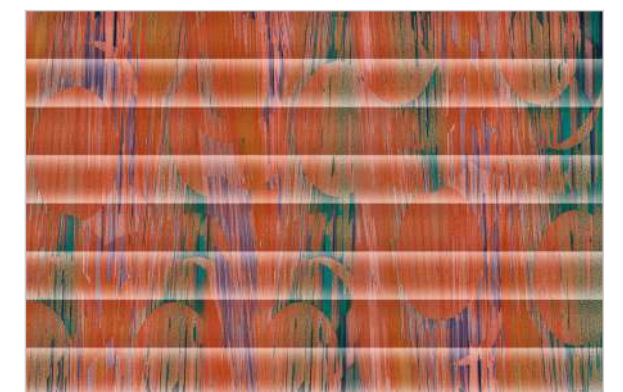

WALL TILES | 250x375mm

GLOSSY FINISH

GLOSSY

1436-DK