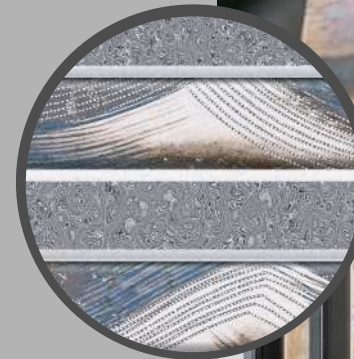

ALLIANCE OF STYLE

This collection meets the needs of a dynamic, heterogeneous public that wants to personalise homes with original, customized solutions. The depth of the material and the intensity of the colors are the protagonists of these fresh, modern surfaces where light accentuates the attractive three-dimensional effects of the textures, with delicate designs inspired by new graphic elements combining modernity with tradition.