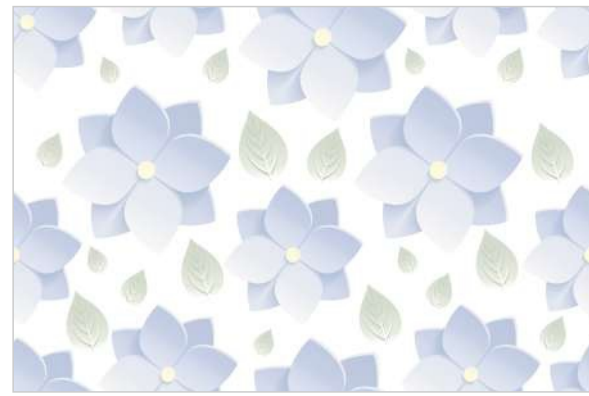

1399-LT

WALL TILES | 250x375mm

GLOSSY FINISH

GLOSSY

Random design

Use 3mm Space

High Definition

Digital tech.

Wall Tiles