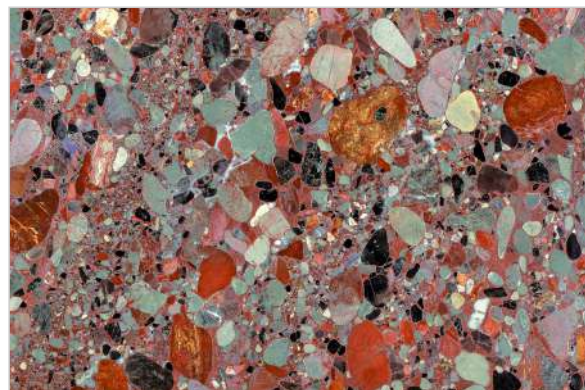

1680-HL-1

WALL TILES | 250x375mm

GLOSSY FINISH

GLOSSY

Random design

Use 3mm Space

High Definition

Digital tech.

Wall Tiles