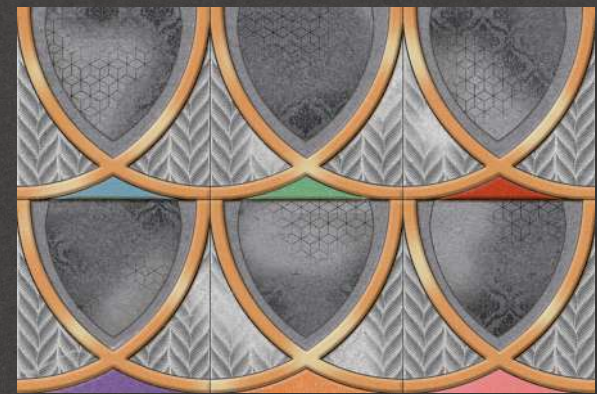

1687-DK

1688-LT

1688-HL-2

1689-LT

1689-HL-1

1689-DK

BEAUTIFUL STYLE LIKE NEVER BEFORE

Fresh, crisp, eye-catching. Italian Dream is the collection that pays tribute to modern design, blending the tile in solid colors - characterized by a dotted surface with enamel effect - different patterns: from those that reproduce flowers to those who pay homage to the leaves, ending with the patchwork versions with lines and prints or pictures stolen from the floral world