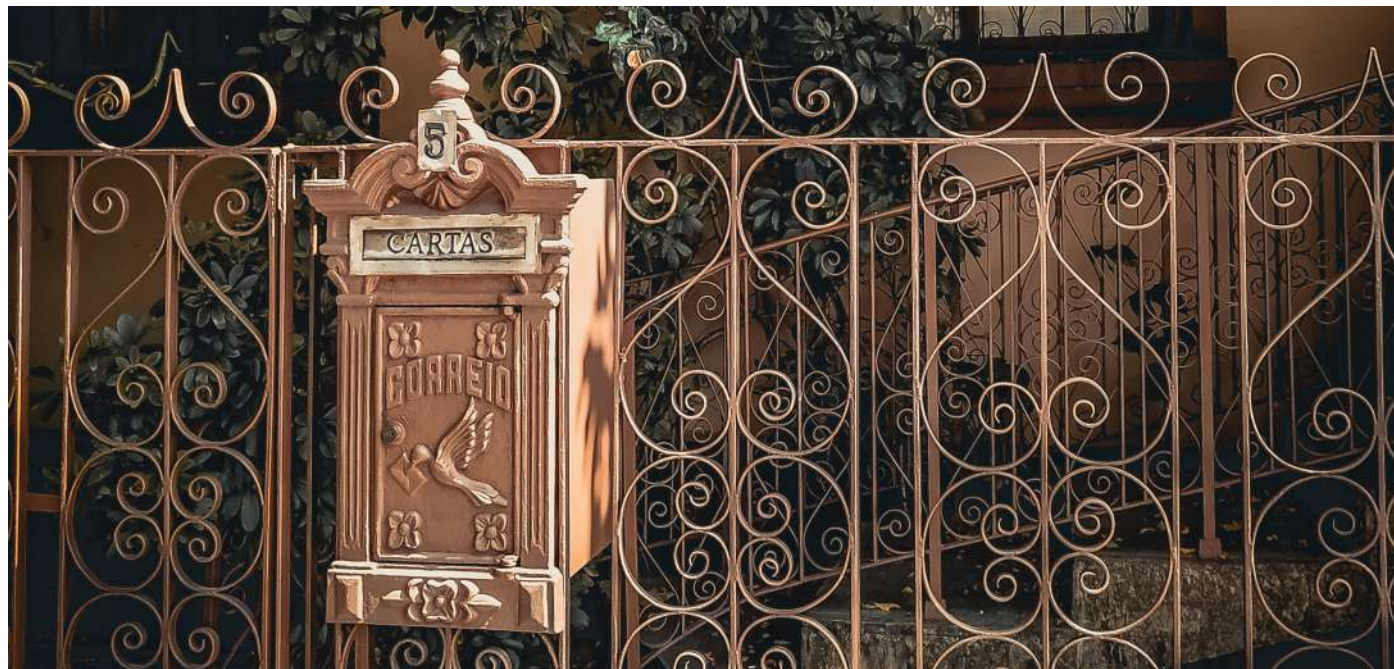

WALL TILES | 250x375mm

GLOSSY FINISH

GLOSSY

Random design

Use 3mm Space

High Definition

Digital tech.

Wall Tiles