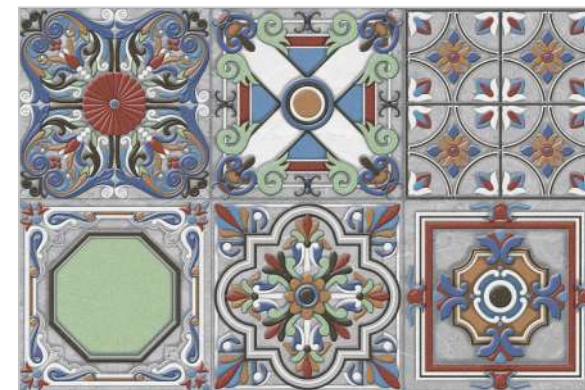

WALL TILES | 250x375mm

GLOSSY FINISH

GLOSSY

Random design

Use 3mm Space

High Definition

Digital tech.

Wall Tiles

1669-HL-1